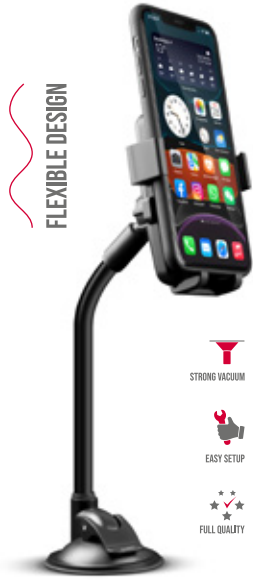

 ADJUSTABLE

AMBALAJ ÖLÇÜLERİ
80 x 115 x 115 mm

POWER
WAY

VORCOM

SHIBUMI

ARAÇ AKSESUARLARI

TT21
ARAÇ TELEFON
TUTUCUSU

Universal car
phone holder
designed to prevent
distractions
provides a safer
driving
experience.