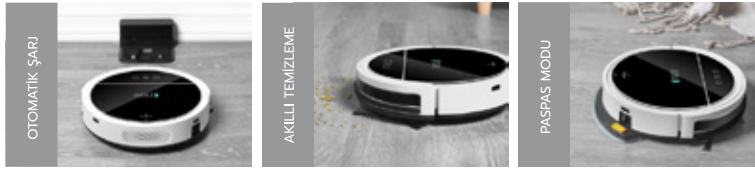

AKILLI TEMİZLEME
Smart Dust

ZAMAN AYARLI
Reservation

OTOMATİK ŞARJ
Automatic Charging

TEMİZLİK HARİTASI
Path Plannign

TELEFON UYGULAMASI
Phone Application

AMBALAJ ÖLÇÜLERİ
175 x 450 x 3890 mm

MODEL NO: Q5

AKILLI ROBOT SÜPÜRGE

ELECTRIC SCOOTER

Model No: **RX1**

STREET FUN

Cruise
Control

Energy
Recovery

E-ABS

Battery
Safety

Eco
Mode